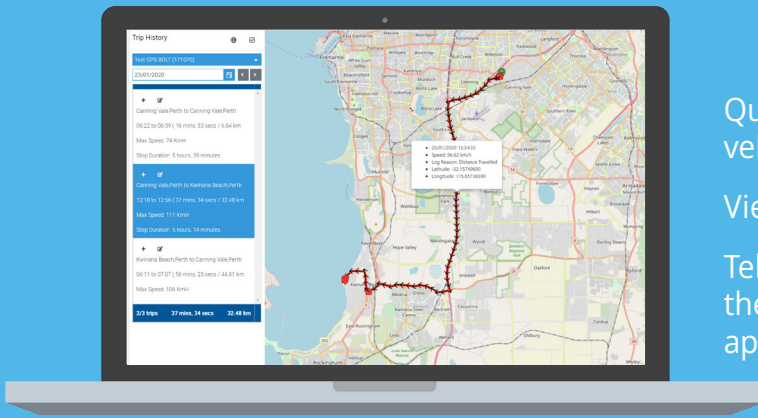

## View Your Vehicles in Real time

Quickly and easily view the current location of all vehicles on a map in Ascora.

View the trips and daily coverage for each vehicle.

Telemetry data keeps track of your vehicles and the status of the tracking devices and batteries if applicable.

### Interactive Map

See the location of all of your vehicles in real-time on the live tracking map.